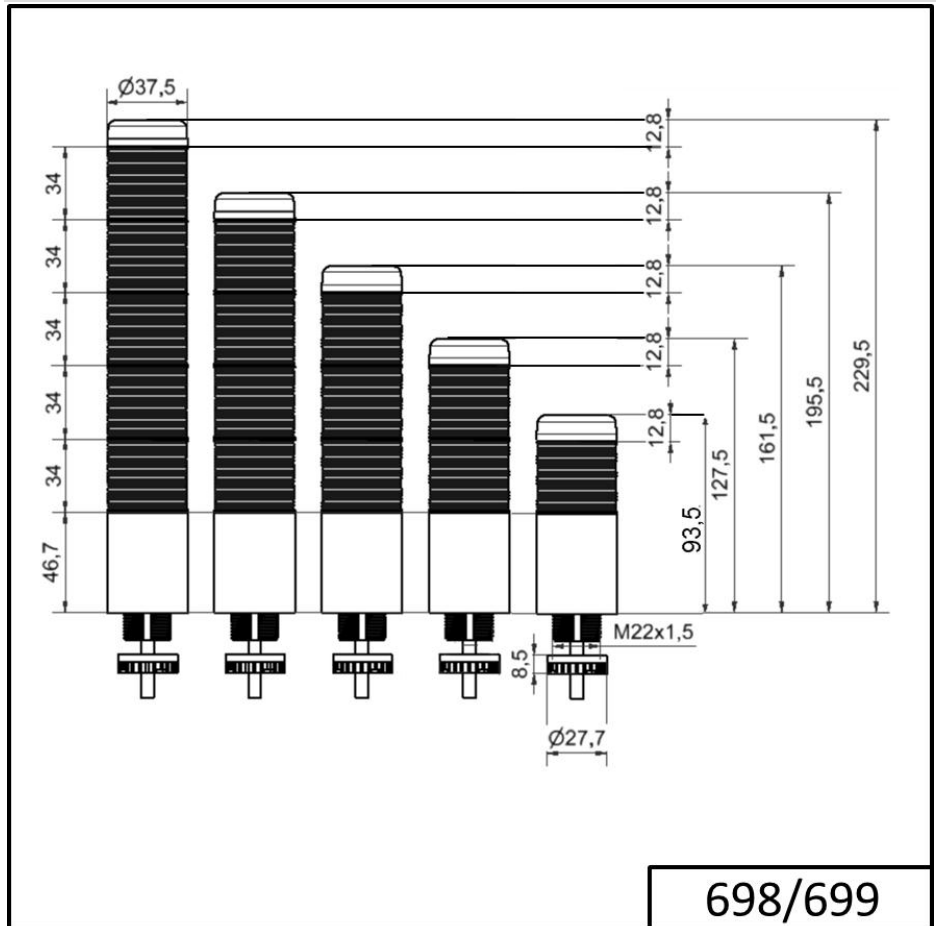

Completely pre-assembled Signal Towers / KOMPAKT 37
K37 cable EM Pulse tone 24VAC/DC BU/WH/G

DRAWING

! For additional installation and mounting information, refer to the appropriate user guide at www.werma.com. This printed copy is for information only and is subject to alteration.